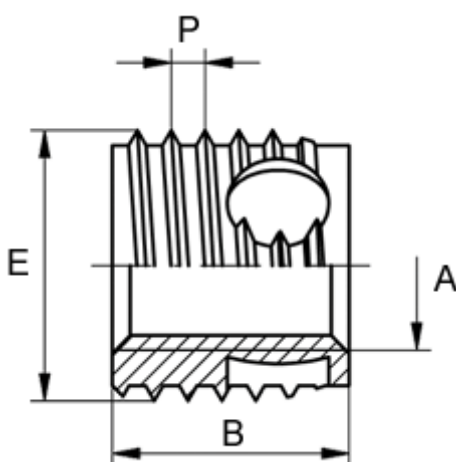

Article number: 12337000140800  
Description: KLEE-coil 337 000 140.800  
M14 Brass

## Measures

---

Female thread A	= M14
Length B	= 14
Male thread E	= 18.0
Min hole depth blind hole	= 17
Thread pitch P	= 2.00
Type	= 337 000 140 ...